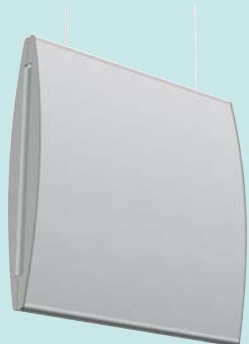

Suspended signs

Vertical camber (from top to bottom)

double-faced

Insert height
(sign height)

Insert width (sign width)

	297 (301)	420 (424)	594 (598)
297 (300)	IM3 A22 NXN1	IM3 A32 NXN1	IM3 A42 NXN1
420 (422)		IM3 A33 NXN1	IM3 A43 NXN1

Insert width (sign width)

	841 (845)	1189 (1193)	1682 (1686)
297 (300)	IM3 A52 NXN1	IM3 A62 NXN1	IM3 A72 NXN1
420 (422)	IM3 A53 NXN1	IM3 A63 NXN1	IM3 A73 NXN1

Edge RAL 9006 white aluminium. Side cover RAL 7047 telegrey 4, Mounting plate, silver.

Other RAL colours on request.

Protective and retention foil optional up to 841 x 420 mm maximum. Please specify separately.