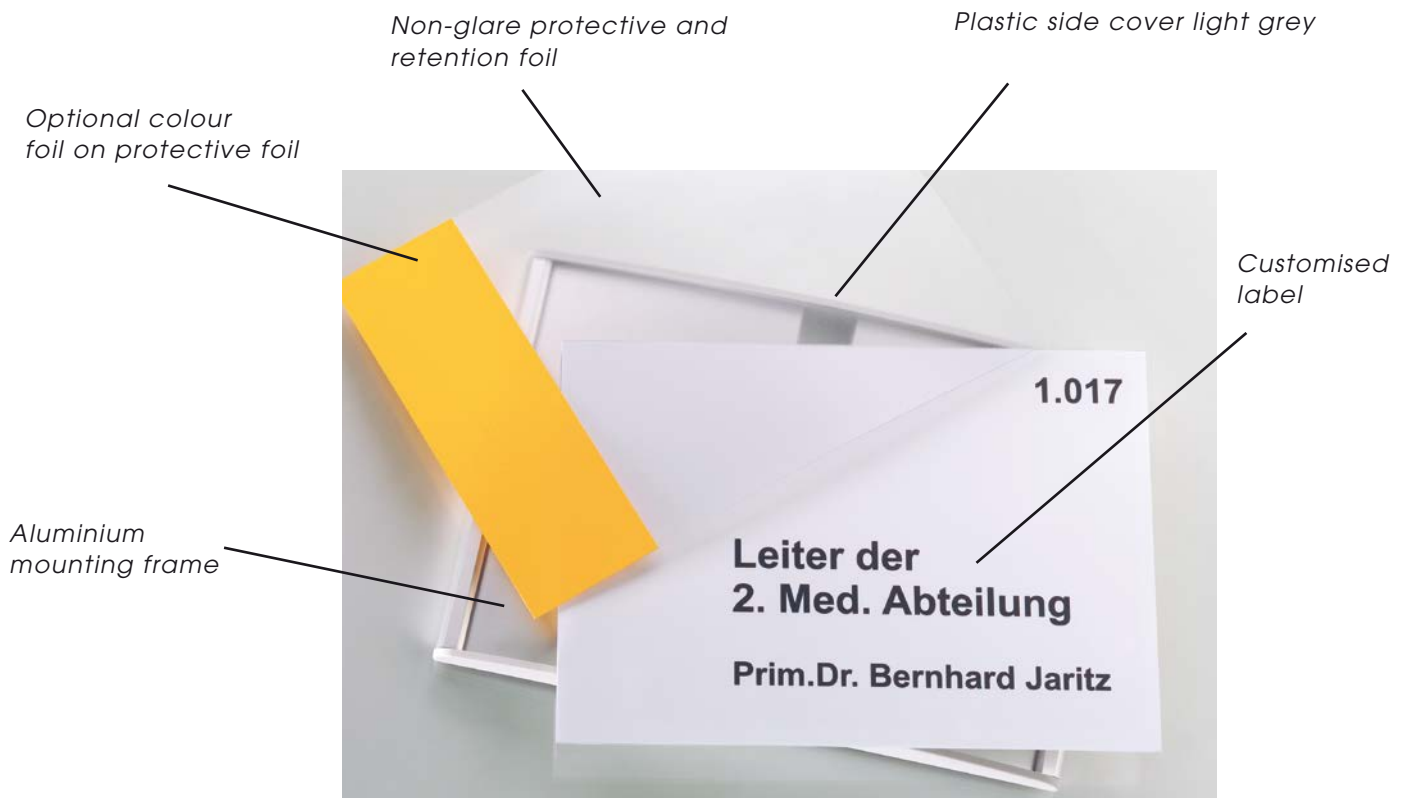

# Combiflex Meneo - flexible sign

Welcome to Combiflex Meneo, the flexible sign system created by Forster. Meneo stands for multiple design and labelling options. Straightforward handling and timeless design combine to make Meneo especially attractive. Meneo provides clarity of guidance. Whether directional sign, door sign, wall sign, ceiling sign or flag sign: Meneo ensures maximum flexibility for all your directional requirements.

## Meneo key benefits

- full-scale harmonised system of guidance and information signs - from door signs to signposts
- customised colour schemes
- suitable for in- and outdoor use
- best readability through its cambered shape
- simple installation
- label-it-yourself option
- quick and simple exchange of door labels
- prompt delivery
- DIN standard formats

## Meneo door signs

Paper inserts, colour foils or foil lettering make it easy to implement colour guidance schemes. Signs even allow for labelling on both faces.