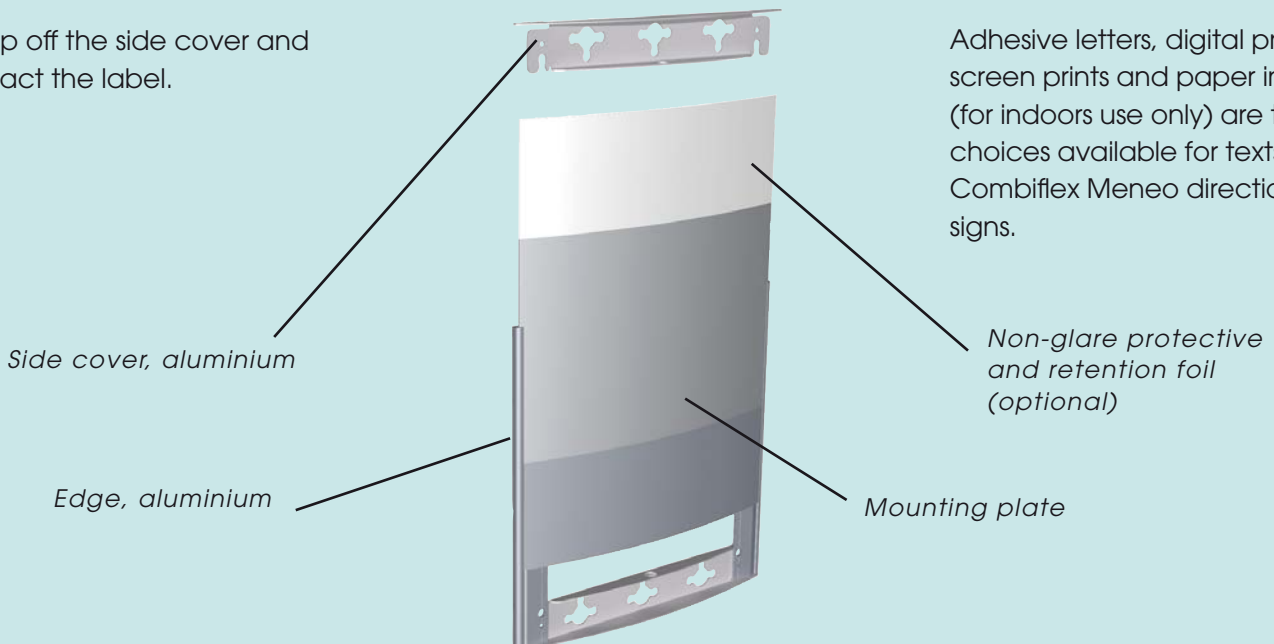

## Meneo door signs

Paper inserts, colour foils or foil lettering make it easy to implement colour guidance schemes. Signs even allow for labelling on both faces.

### Label change:

With its quick and easy label change, the system is particularly suited to multiple applications.

Simply twist the protective foil and paper to extract them from the support frame.

Simply replace the label by a new one.

**Meneo directional signs**

Flag-type sign with horizontal or vertical camber

Double-faced suspended sign with vertical camber

Four-faced suspended sign with vertical camber

Gebäude	A
	<b>Ebene</b>
Geburtshilfe	3
Humangenetik	2
Gynäkologie	1
Anästhesie - Frauen	1
Kreiszimmer	1
OP - Frauen	1
Ambulanz - Gynäkologie	1
Ambulanz - Schwangere	1
Großer & Kleiner Saal	1
IVF	1
Patienten Servicecenter	E
Ausgang	E
Kassa	E
Poststelle / Interne Logistik	E
Portier / Information	E
Zentrallager	1.UG

Wall sign with horizontal or vertical camber

**Label change:**

Snap off the side cover and extract the label.

**Label:**

Adhesive letters, digital prints, screen prints and paper inserts (for indoors use only) are the choices available for texts on Combiflex Meneo direction signs.