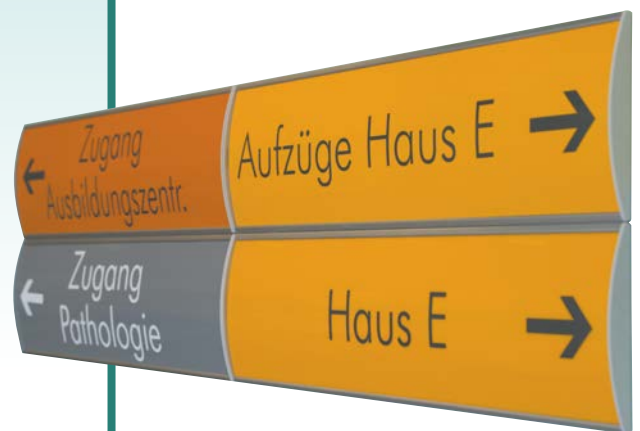

# Combiflex Meneo - flexible sign

Welcome to Combiflex Meneo, the flexible sign system created by Forster. Meneo stands for multiple design and labelling options. Straightforward handling and timeless design combine to make Meneo especially attractive. Meneo provides clarity of guidance. Whether directional sign, door sign, wall sign, ceiling sign or flag sign: Meneo ensures maximum flexibility for all your directional requirements.

## Meneo key benefits

- full-scale harmonised system of guidance and information signs - from door signs to signposts
- customised colour schemes
- suitable for in- and outdoor use
- best readability through its cambered shape
- simple installation
- label-it-yourself option
- quick and simple exchange of door labels
- prompt delivery
- DIN standard formats

## Meneo door signs

Paper inserts, colour foils or foil lettering make it easy to implement colour guidance schemes. Signs even allow for labelling on both faces.